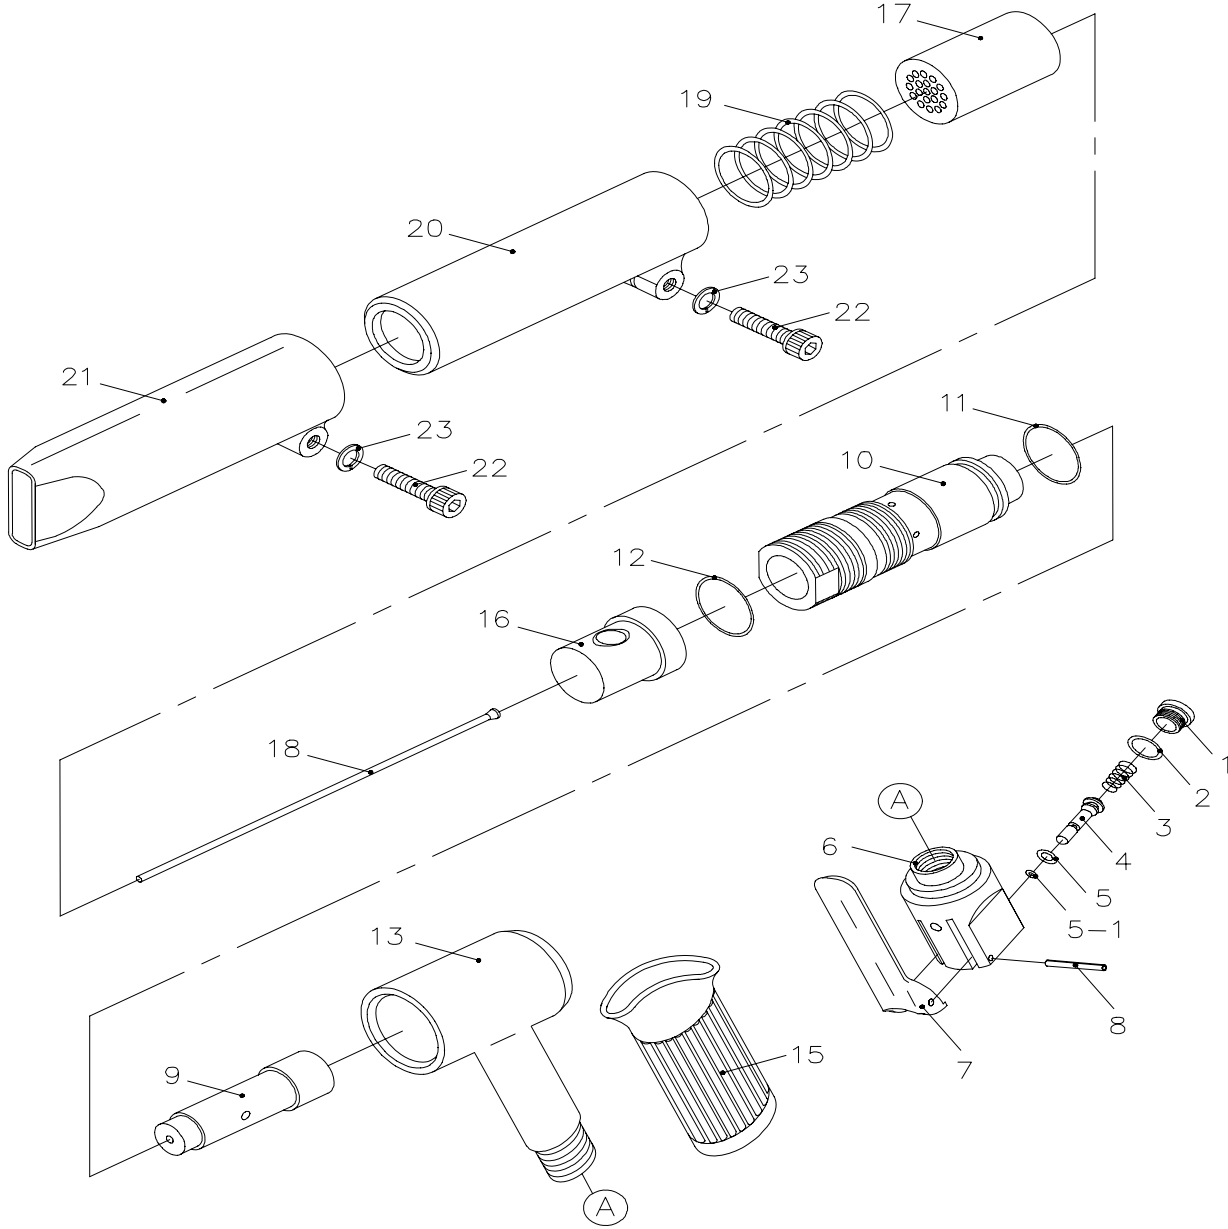

# OS-2110 GAV HAVALI ÇİVİLİ RASPALAMA

No.	Parts No.	Description	Q'ty	No.	Parts No.	Description	Q'ty
1	SG-2110NS-1	Valve Cap	1	13	SG-2110NS-13	Pistol Handle Housing	1
2	SG-2110NS-2	O-Ring-Valve Cap (7.8x2.4)	1	15	SG-2110NS-15	Rubber Handle Grip	1
3	SG-2110NS-3	Valve Spring	1	16	SG-2110NS-16	Anvil	1
4	SG-2110NS-4	Valve Stem	1	17A	SG-2110NS-17A	Needle Holder 3mm	1
5	SG-2110NS-5	O-Ring-Valve Seat (P5)	1	17B	SG-2110NS-17B	Needle Holder 2mm	1
5-1	SG-2110NS-5-1	O-Ring (2.5X1.5)	1	18A	SG-2110NS-18A	Needle Set 3mm	19
6	SG-2110NS-6	Valve Body	1	18B	SG-2110NS-18B	Needle Set 2mm	29
7	SG-2110NS-7	Throttle Lever	1	19	SG-2110NS-19	Spring Compression	1
8	SG-2110NS-8	Roll Pin 3x24	1	20	SG-2110NS-20	Intermediate Tube	1
9	SG-2110NS-9	Piston	1	21	SG-2110NS-21	Front Tube	1
10	SG-2110NS-10	Cylinder	1	22	SG-2110NS-22	Cap Head Screw	2
11	SG-2110NS-11	O-Ring P26	1	23	SG-2110NS-23	Washer	2
12	SG-2110NS-12	O-Ring P26	1				